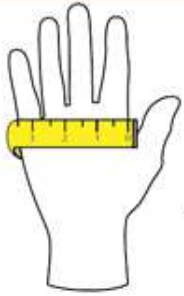

PORTWEST®

Size Chart

Gloves Size Chart

XXS	XS	S	M	L	XL	XXL	3XL	4XL
5	6	7	8	9	10	11	12	13

Measure the circumference of your hand at the palm using a tape measure.