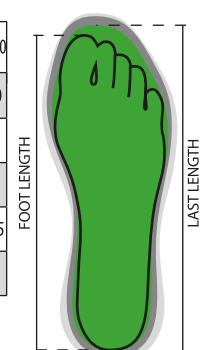

**Composizione:** CROSTA BOVINA + TESSUTO TECNICO

**Aspetto:** Suede+ Cordura Air tech

**Taglie:** 39-40-41-41,5-42-42,5-43-43,5-44-44,5-45-46-47-48

**Imballo:** 1/6

**MADE IN:** MADE IN ITALY

**HS CODE:** 64029110

## Guida alle taglie

## Certificazioni

PAYPER last length (mm)	235,0	238,0	241,5	245,0	248,0	251,5	255,0	258,0	261,5	265,0	268,0	271,5	276,0	279,0	281,5	285,0	288,0	291,5	295,0	298,0	301,5	305,0	308,0	311,5	315,0	318,0	321,5	325,0	328,0	331,5	335,0	338,0	341,5	345,0	348,0	
MONDOPOINT (mm)	225	230	230	235	240	240	245	250	250	255	260	260	265	270	270	275	280	280	285	290	290	295	300	300	305	310	310	315	320	320	325	330	330	335	340	
EUR	35	35 1/2	36	36 1/2	37	37 1/2	38	38 1/2	39	39 1/2	40	40 1/2	41	41 1/2	42	42 1/2	43	43 1/2	44	44 1/2	45	45 1/2	46	46 1/2	47	47 1/2	48	48 1/2	49	49 1/2	50	50 1/2	51	51 1/2	52	
UK	3	3.5	4	5	5.5	6.5	7.5	8	8	8.5	9	9.5	9.5	10	10.5	11	12	13	13.5	14.5	15	16														
US MAN	3	3.5	4.5	5.5	6	7	7.5	8	8.5	9	9.5	9.5	10	10.5	11	11.5	12.5	13	14	14.5	15.5	16.5														
US WOMAN	4	4.5	5.5	6.5	7	8	8.5	9	9.5																											